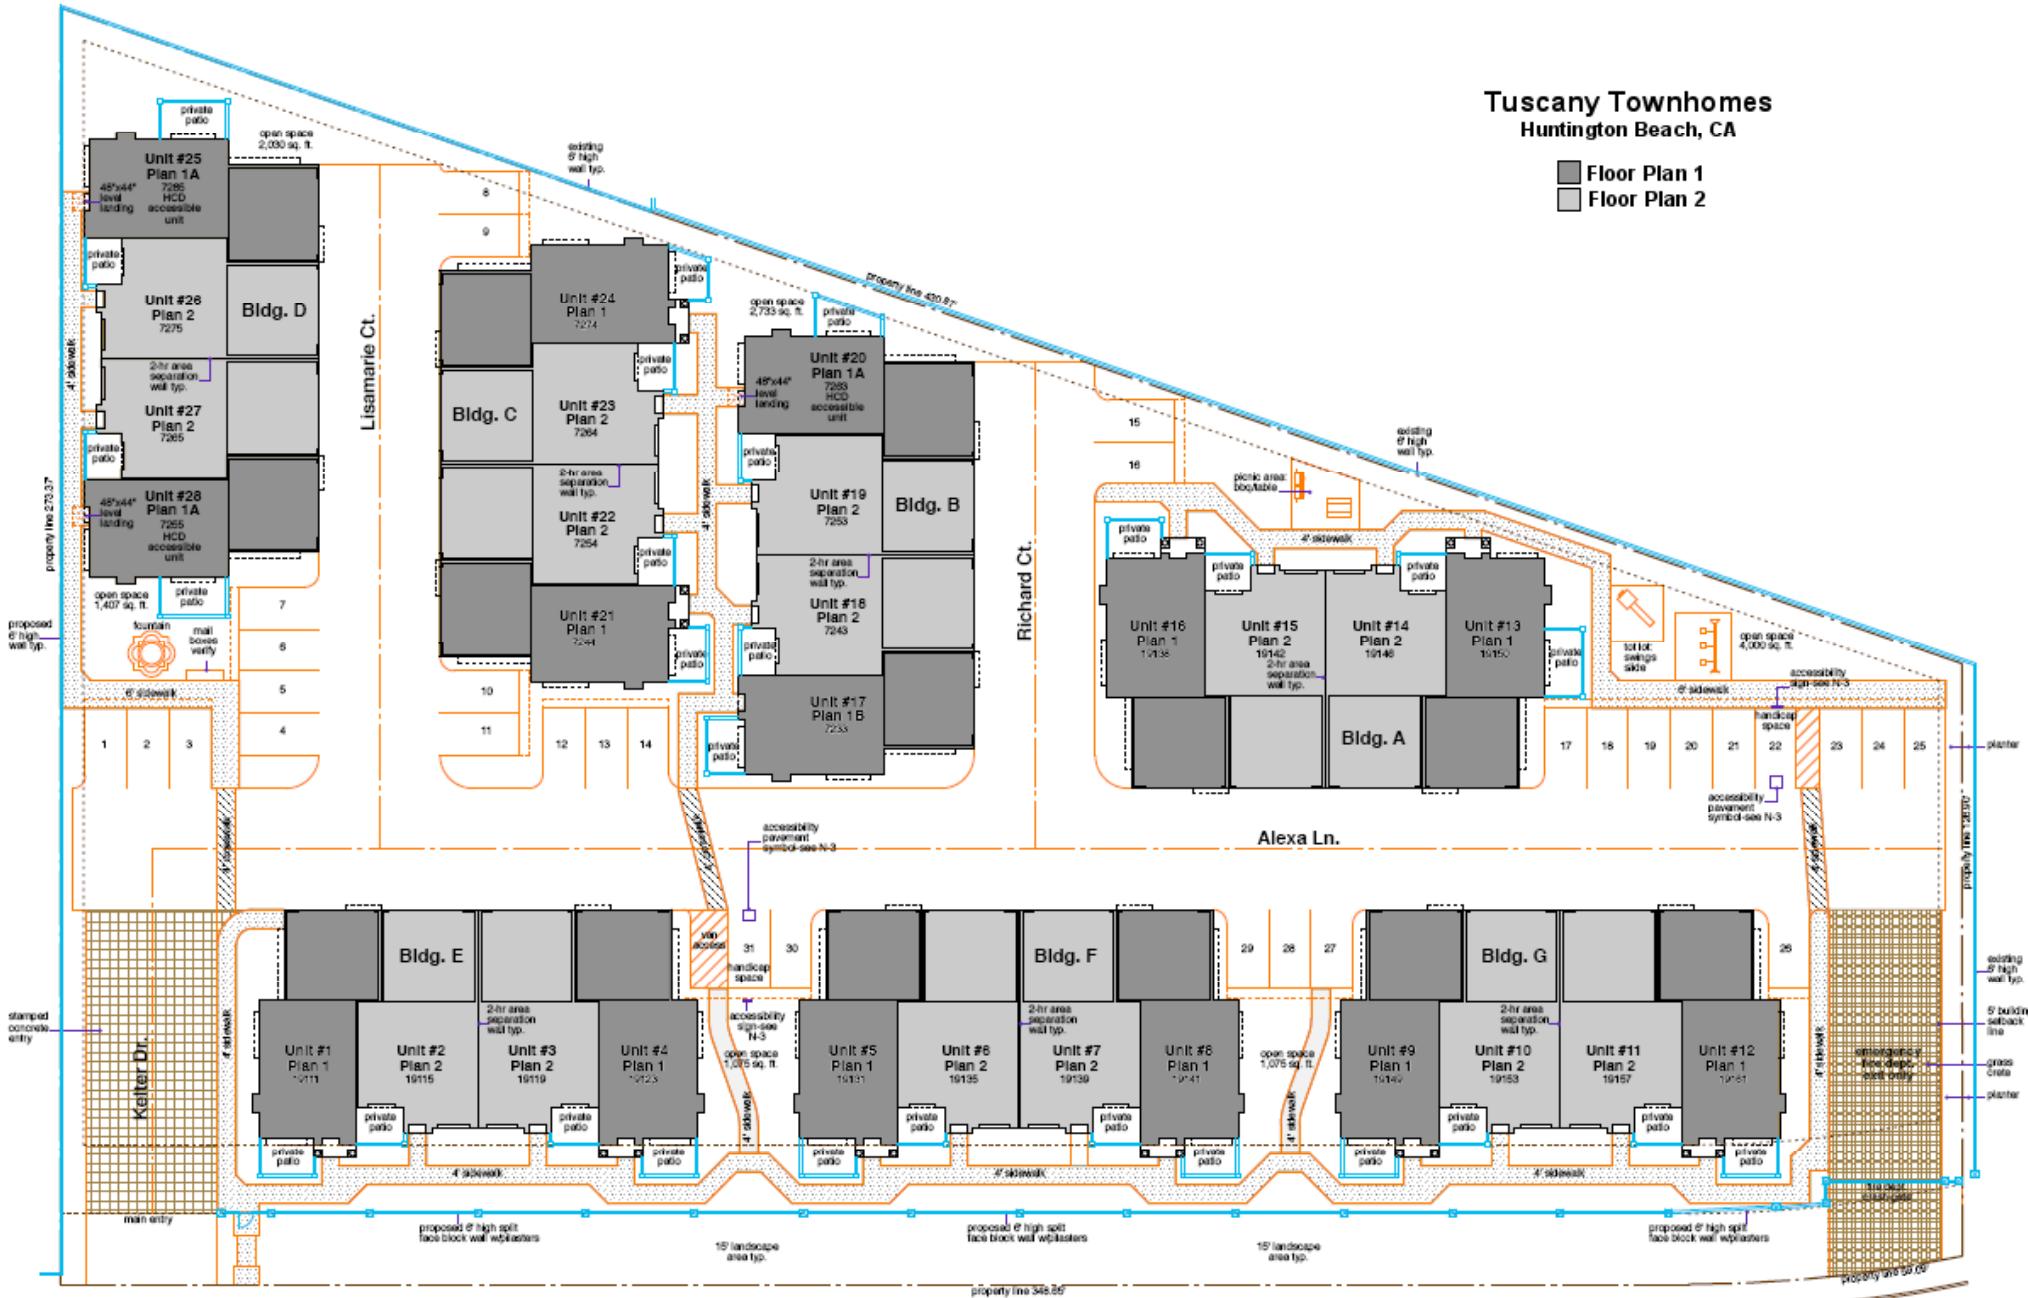

Tuscany Townhomes Huntington Beach, CA

- Floor Plan 1
- Floor Plan 2

New Gothard St.
center line